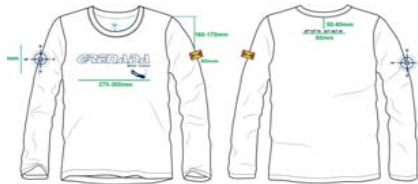

PHOTO	DESCRIPTION ON SYSTEM	COST USD	COST EC
	BEACH BAG CANVAS NAUTICAL	\$ 30.00	\$ 81.00
	CAP BAMBO KIMAGIC BLUE / WHITE	\$ 10.00	\$ 27.00
	PANAMA BAMBOO KIMAGIC WHITE	\$ 12.00	\$ 32.40
	SHOPPPING BAS, COTTON CANVAS	\$ 6.50	\$ 17.55
	TEA TOWEL - NATURAL LINEN - CHOCOLATE (COCOA), - SPICES, \$ - MAP	\$ 8.00	\$ 21.60

APRON KIMAGIC "COCO" AND GREEN \$ 9.00 \$ 24.30

LONG SLEEVE T-SHIRT UNISEX WHITE;
 FLAG LOGO ON THE LEFT SLEEVE;
 COMPASS ON THE RIGHT SLEEVE AND
 SCUBADIVER WITH NAME "GRENADA" ON
 THE FRONT; SIZES S(small) - XXL (2 x-
 large) \$ 18.00 \$ 48.60

 Printed logo size: 30mm x 15mm, Location: 100 x 120mm from shoulder

POSTER 16 X 20 " MAP OF \$ 10.00 \$ 27.00
 GRENADA

Key Ring "Grenada Nutmeg" Stainless \$ 3.50 \$ 9.45